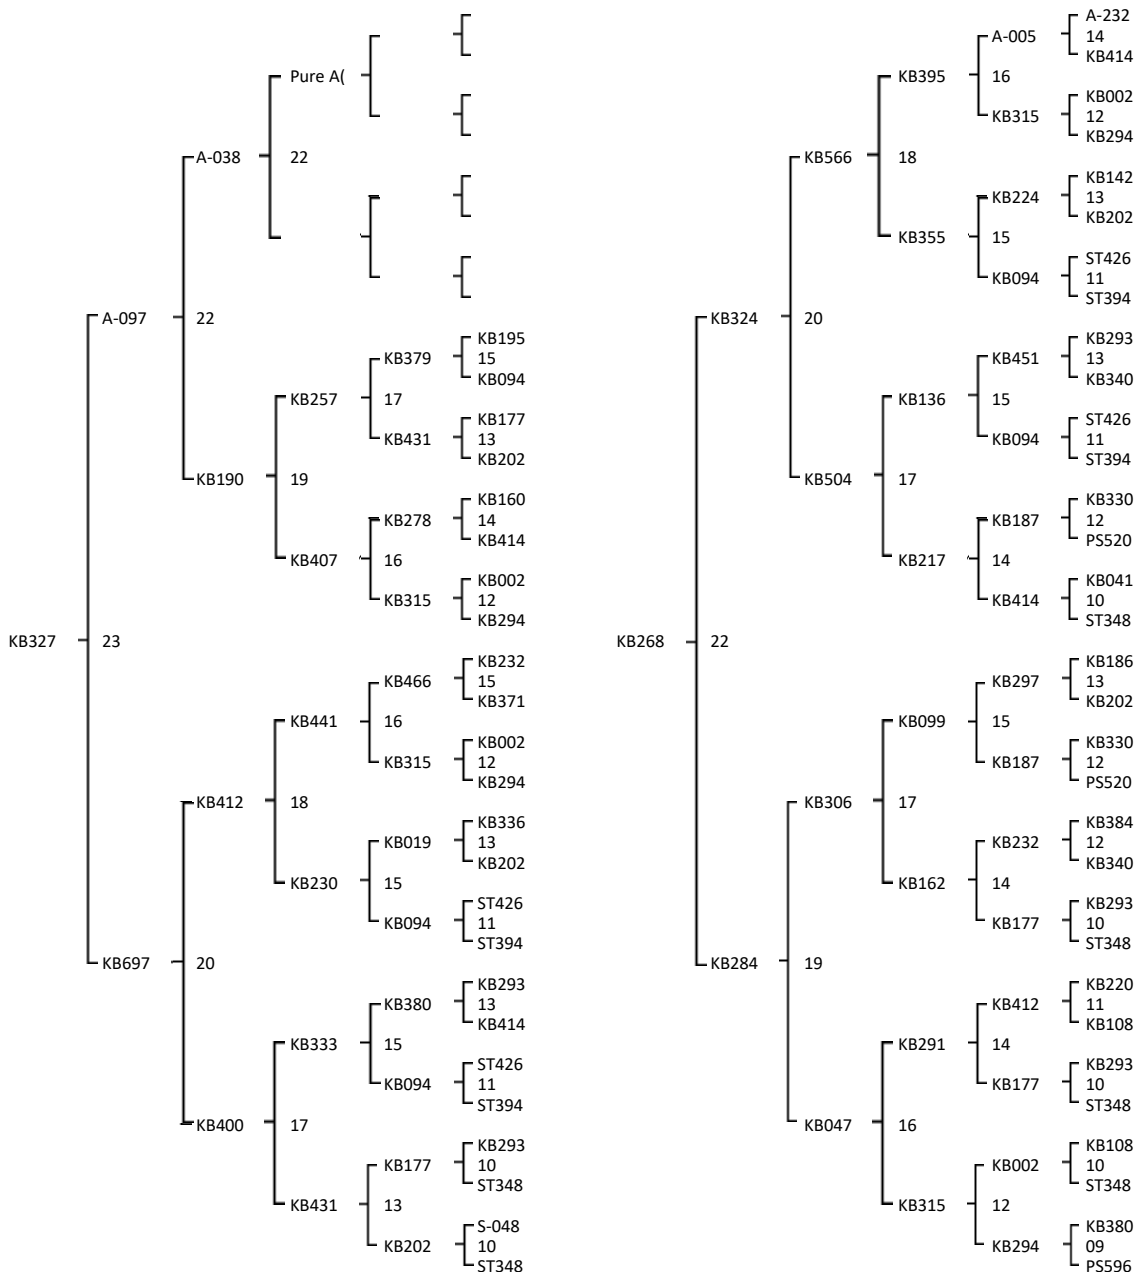

Queen line - KB327 - Origin: A.m. Anatolica 2022 (Hayati/Karti)  
 Drone line - KB268 - Origin: A.m. Anatolica 2010

Combinatión: . 25 - KB327 x KB268

Swarming 3  
 Aggressivity 4  
 Frame stability 4,2  
 Honey Yield 50/57  
 Nosema 0  
 Hygienic behaviour 5

Swarming 5  
 Aggressivity 5  
 Frame stability 5  
 Honey Yield 64/56  
 Nosema 0  
 Hygienic behaviour 5