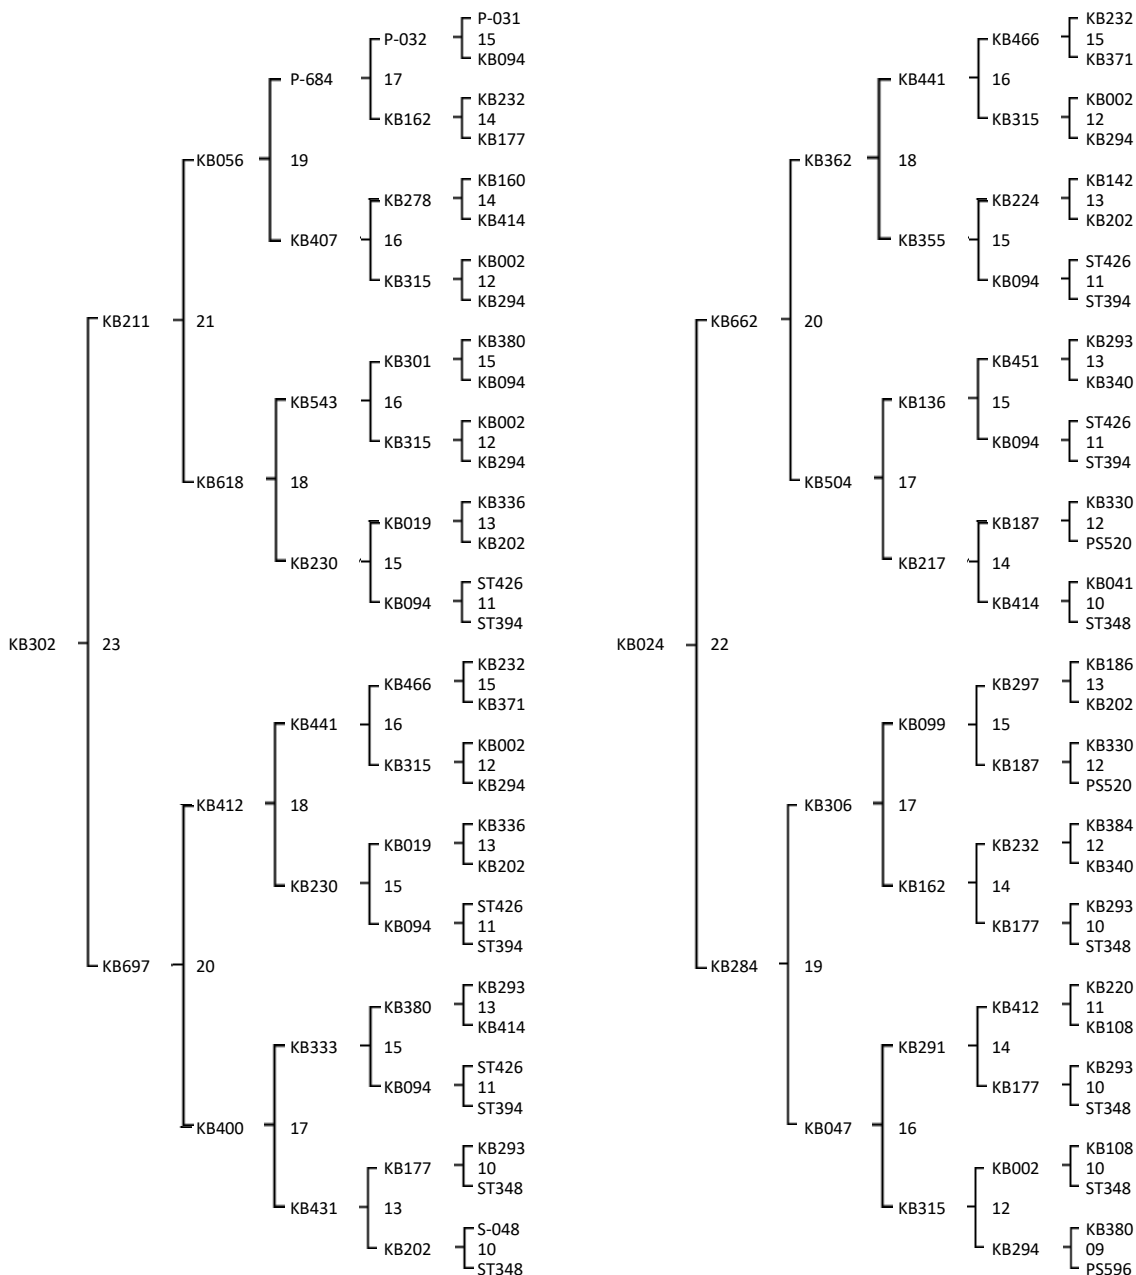

Queen line - KB302 - Origin: A.m. Primorsky 2011  
 Drone line - KB024 - Origin: A.m. Caucasia 2002

Combinatión: . 25 - KB302 x KB024

Swarming 4,5  
 Aggressivity 4,5  
 Frame stability 4,4  
 Honey Yield 57/62  
 Nosema 0  
 Hygienic behaviour 5

Swarming 5  
 Aggressivity 4,5  
 Frame stability 4,5  
 Honey Yield 66/56  
 Nosema 0  
 Hygienic behaviour 5