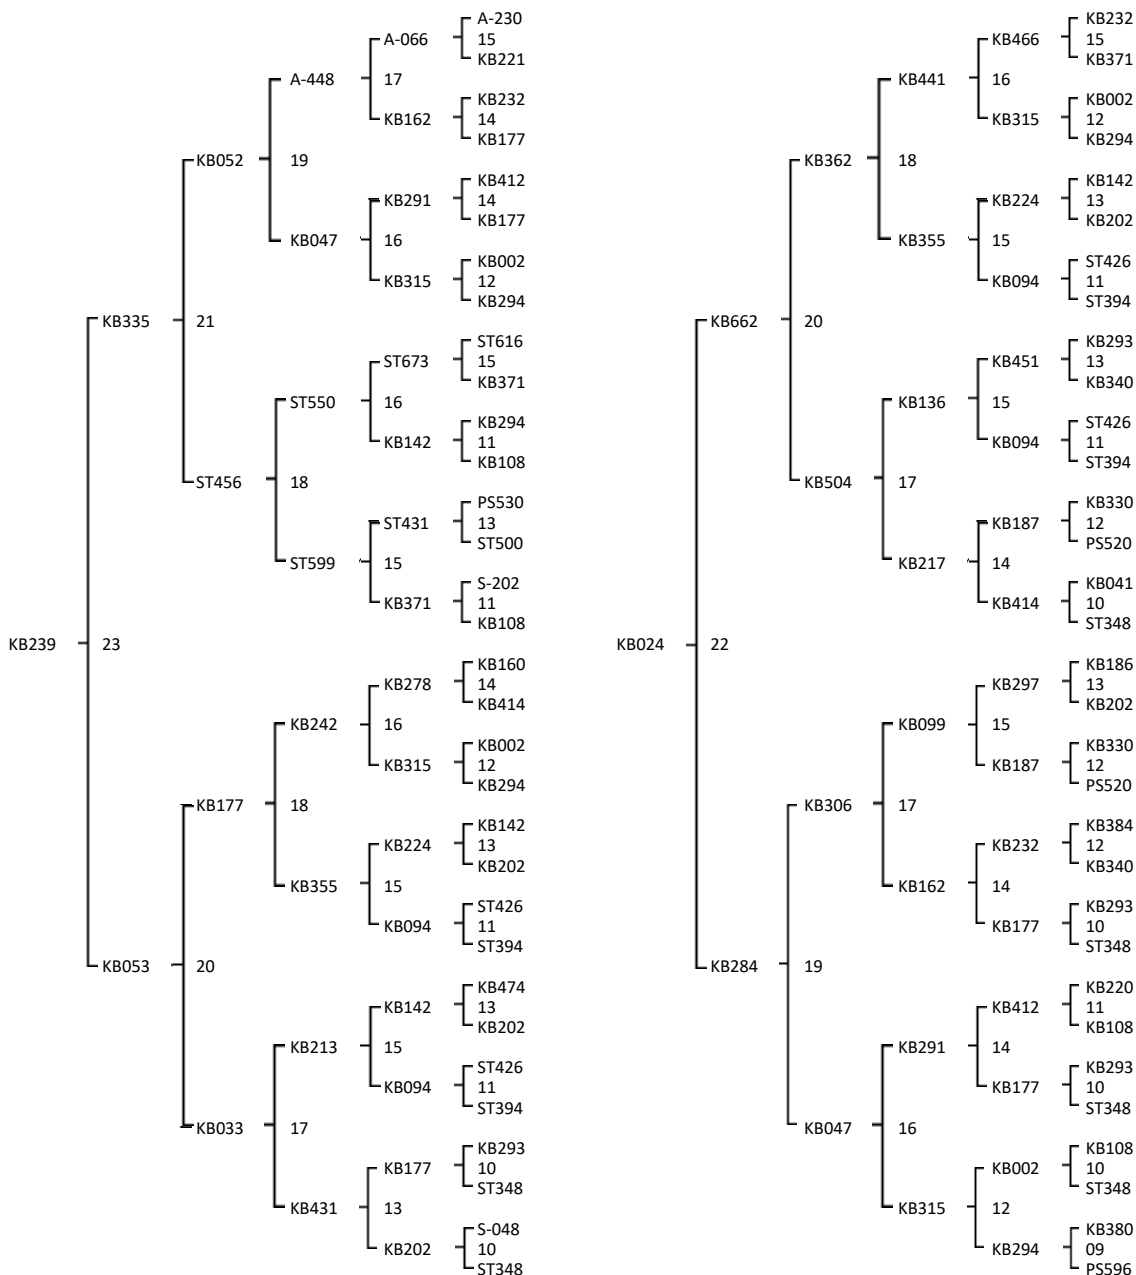

Queen line - KB239 - Origin: A.m. Anatolica 2011
 Drone line - KB024 - Origin: A.m. Caucasia 2002

Combinatión: . 25 - KB239 x KB024

Swarming 4,5
 Aggressivity 4,5
 Frame stability 4,5
 Honey Yield 68/60
 Nosema 0
 Hygienic behaviour 5

Swarming 5
 Aggressivity 4,5
 Frame stability 4,5
 Honey Yield 66/56
 Nosema 0
 Hygienic behaviour 5