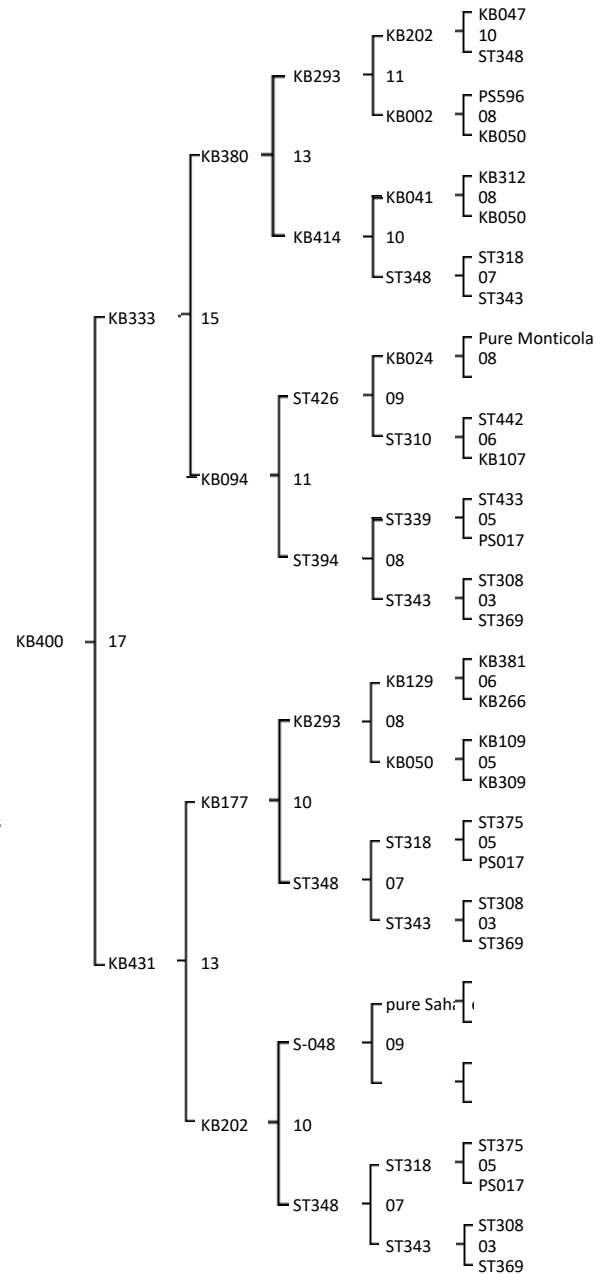

Combinatíon: . 20 - KB566 x KB400

Color:

Swarmming: 5  
 Agessivity: 4,8  
 Frame stability: 4,5  
 Honey Yield: 5  
 Nosema: 5  
 Hygienic behaviour: 4,5  
 Virus: 0

Swarmming: 5  
 Agessivity: 4,8  
 Frame stability: 4,6  
 Honey Yield: 5  
 Nosema: 5  
 Hygienic behaviour: 4,7  
 Virus: 0