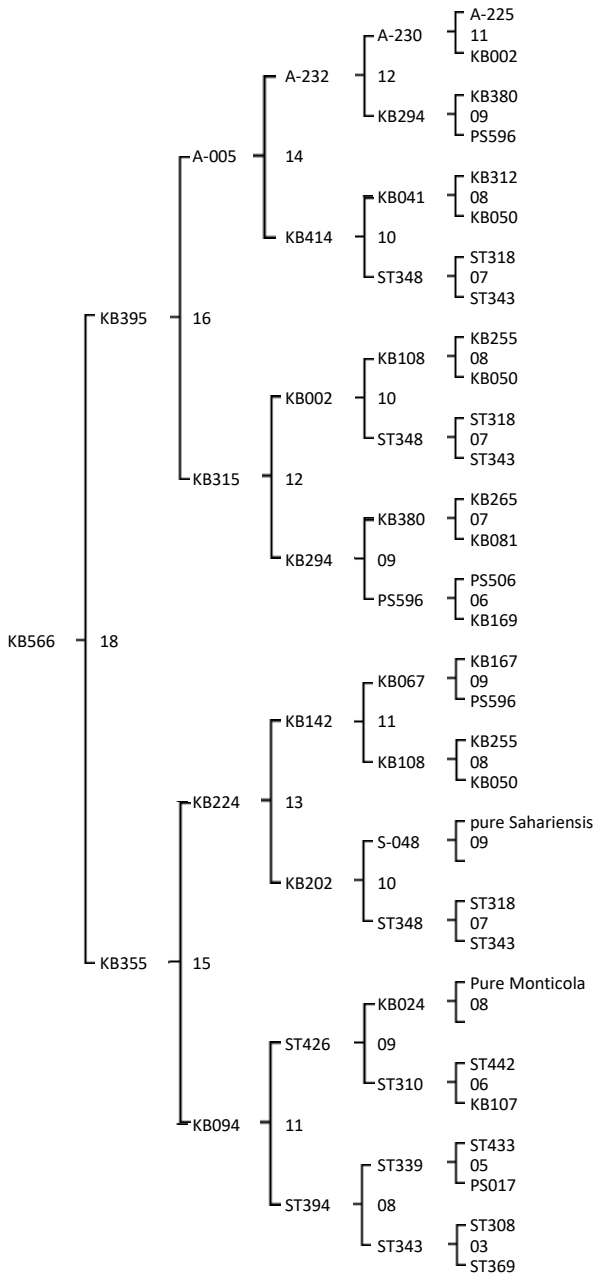

Combinatíon: . 20 - KB566 x KB400

Color:

Swarmming: 5  
 Agessivity: 4,8  
 Frame stability: 4,5  
 Honey Yield: 5  
 Nosema: 5  
 Hygienic behaviour: 4,5  
 Virus: 0

Swarmming: 5  
 Agessivity: 4,8  
 Frame stability: 4,6  
 Honey Yield: 5  
 Nosema: 5  
 Hygienic behaviour: 4,7  
 Virus: 0