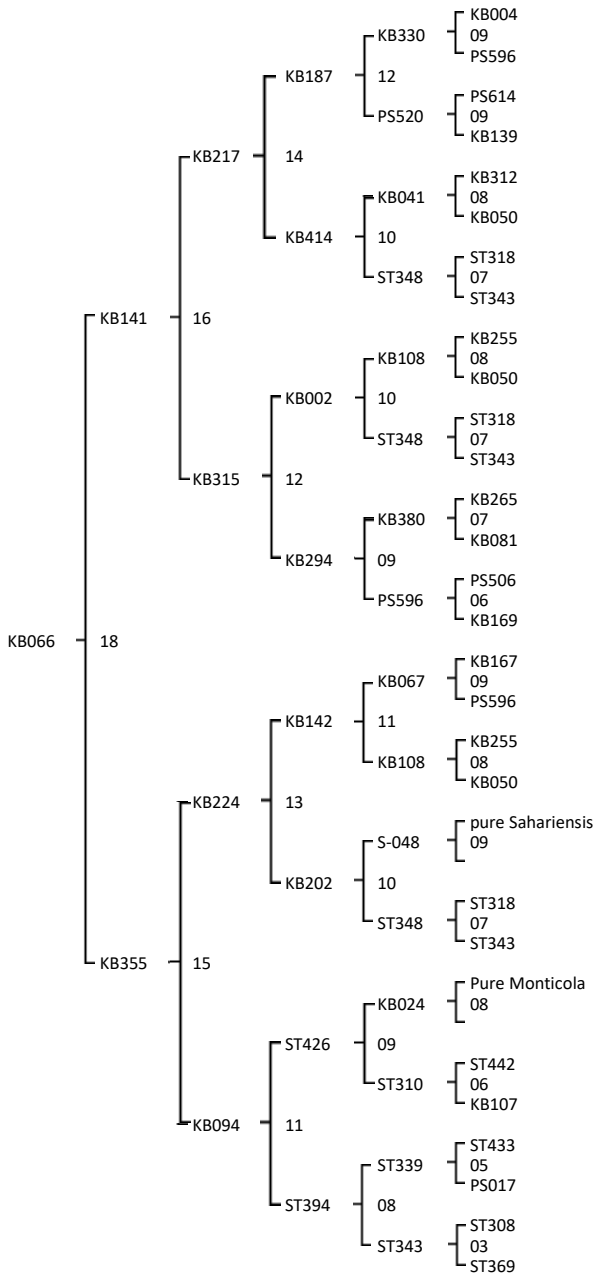

Combinatíon: . 20 - KB066 x KB400

Color:

Swarmming: 5
 Agessivity: 5
 Frame stability: 4,5
 Honey Yield: 5
 Nosema: 5
 Hygienic behaviour: 4
 Virus: 0

Swarmming: 5
 Agessivity: 4,8
 Frame stability: 4,6
 Honey Yield: 5
 Nosema: 5
 Hygienic behaviour: 4,7
 Virus: 0