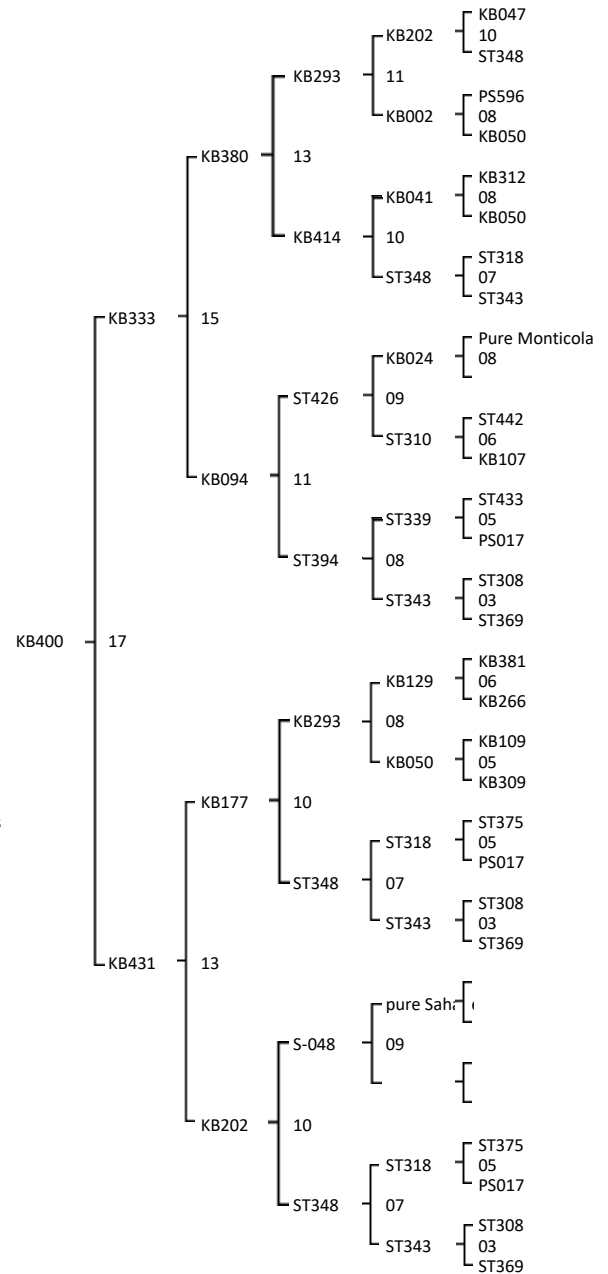

Combinatíon: . 20 - KB066 x KB400

Color:

Swarmming: 5
 Agessivity: 5
 Frame stability: 4,5
 Honey Yield: 5
 Nosema: 5
 Hygienic behaviour: 4
 Virus: 0

Swarmming: 5
 Agessivity: 4,8
 Frame stability: 4,6
 Honey Yield: 5
 Nosema: 5
 Hygienic behaviour: 4,7
 Virus: 0