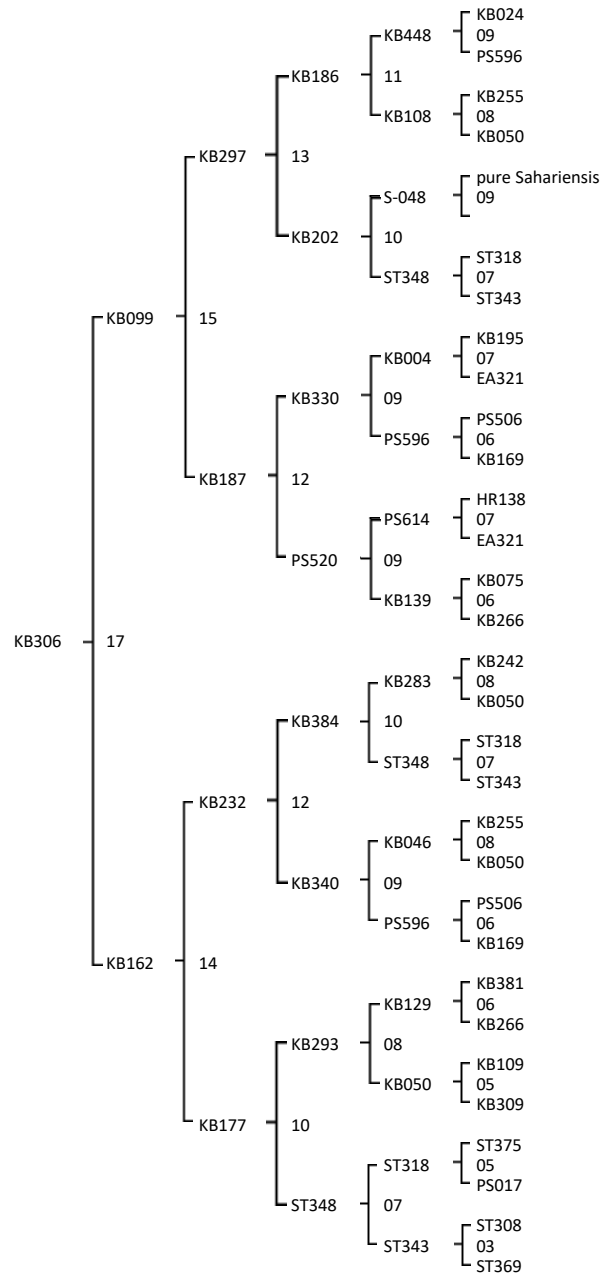

# Certificate of origin

Combinatíon: . 20 - KB313 x KB306

Color:

Swarmming: 5  
 Agessivity: 5  
 Frame stability: 4,5  
 Honey Yield: 5  
 Nosema: 5  
 Hygienic behaviour: 4,8  
 Virus: 0

Swarmming: 5  
 Agessivity: 4,7  
 Frame stability: 4,8  
 Honey Yield: 5  
 Nosema: 5  
 Hygienic behaviour: 5  
 Virus: 0