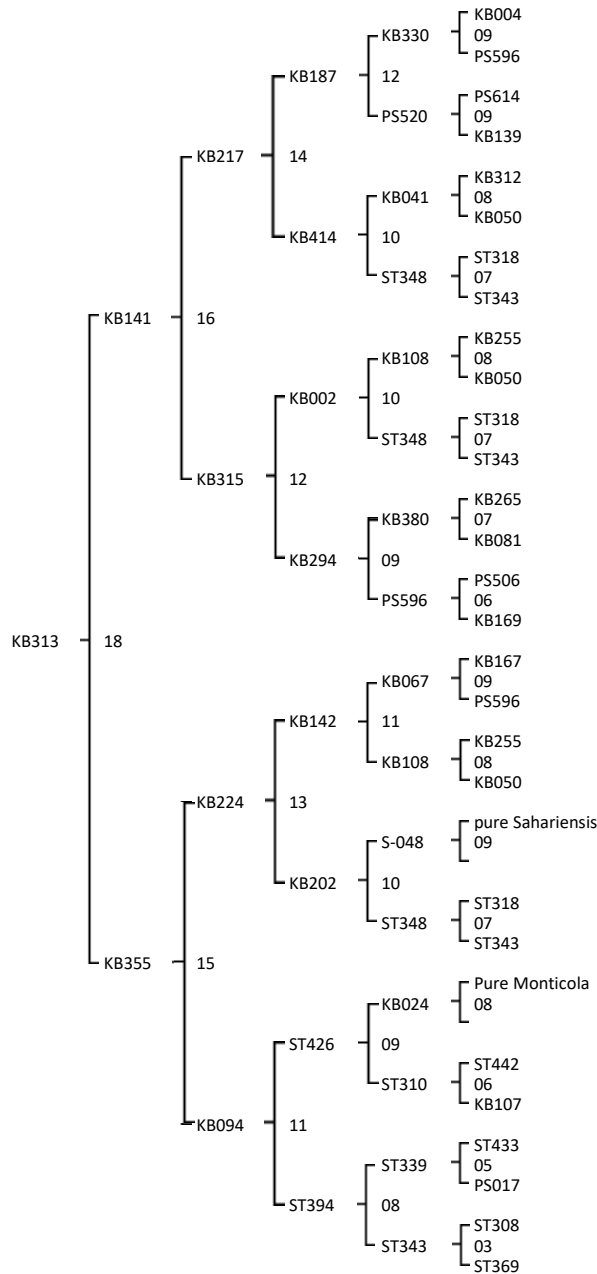

# Certificate of origin

Combinatíon: . 20 - KB313 x KB306

Color:

Swarmming: 5  
 Agessivity: 5  
 Frame stability: 4,5  
 Honey Yield: 5  
 Nosema: 5  
 Hygienic behaviour: 4,8  
 Virus: 0

Swarmming: 5  
 Agessivity: 4,7  
 Frame stability: 4,8  
 Honey Yield: 5  
 Nosema: 5  
 Hygienic behaviour: 5  
 Virus: 0