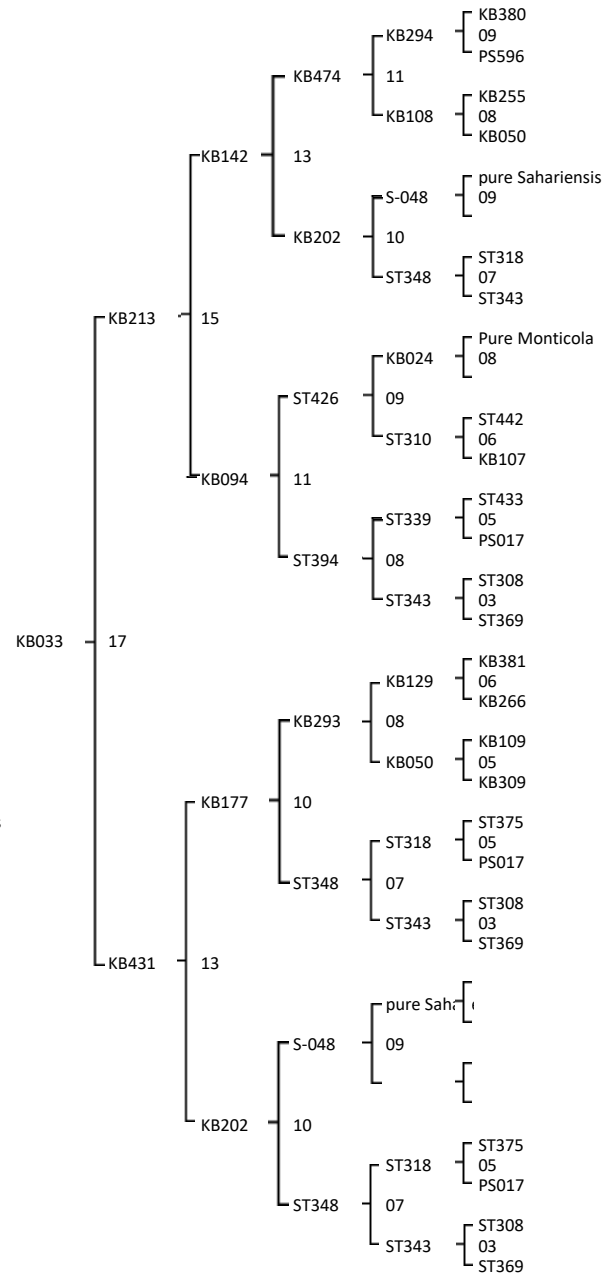

Combinatíon: . 20 - KB177 x KB033

Color:

Swarmming: 5  
 Agessivity: 4,6  
 Frame stability: 4,5  
 Honey Yield: 5  
 Nosema: 5  
 Hygienic behaviour: 5  
 Virus: 0

Swarmming: 5  
 Agessivity: 4,8  
 Frame stability: 4,8  
 Honey Yield: 5  
 Nosema: 5  
 Hygienic behaviour: 4,8  
 Virus: 0