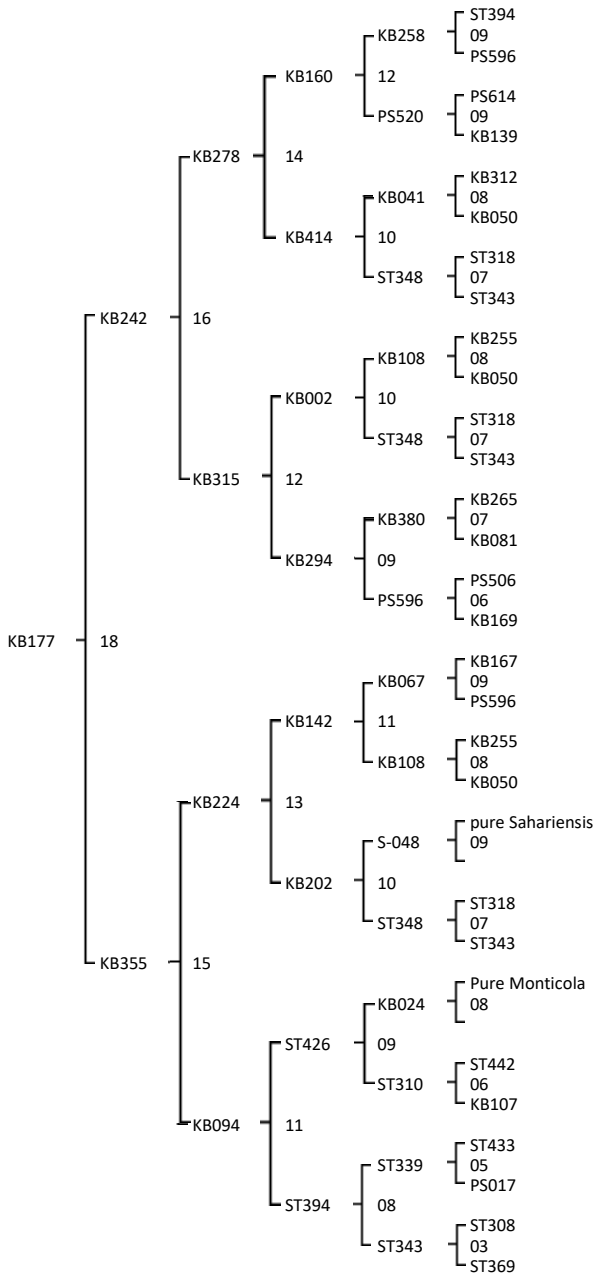

Combinatíon: . 20 - KB177 x KB033

Color:

Swarmming: 5  
 Agessivity: 4,6  
 Frame stability: 4,5  
 Honey Yield: 5  
 Nosema: 5  
 Hygienic behaviour: 5  
 Virus: 0

Swarmming: 5  
 Agessivity: 4,8  
 Frame stability: 4,8  
 Honey Yield: 5  
 Nosema: 5  
 Hygienic behaviour: 4,8  
 Virus: 0