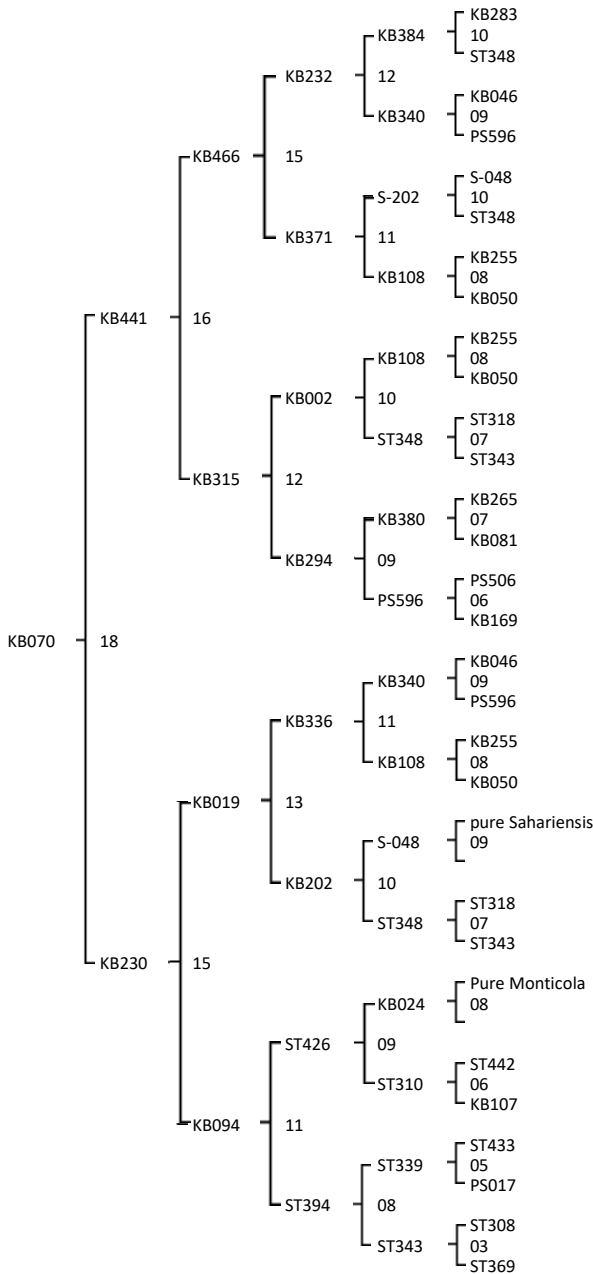

Certificate of origin

Combinatíon: . 20 - KB070 x KB033

Color:

Swarmming: 5
 Agessivity: 5
 Frame stability: 4,5
 Honey Yield: 5
 Nosema: 5
 Hygienic behaviour: 4
 Virus: 0

Swarmming: 5
 Agessivity: 4,8
 Frame stability: 4,8
 Honey Yield: 5
 Nosema: 5
 Hygienic behaviour: 4,8
 Virus: 0