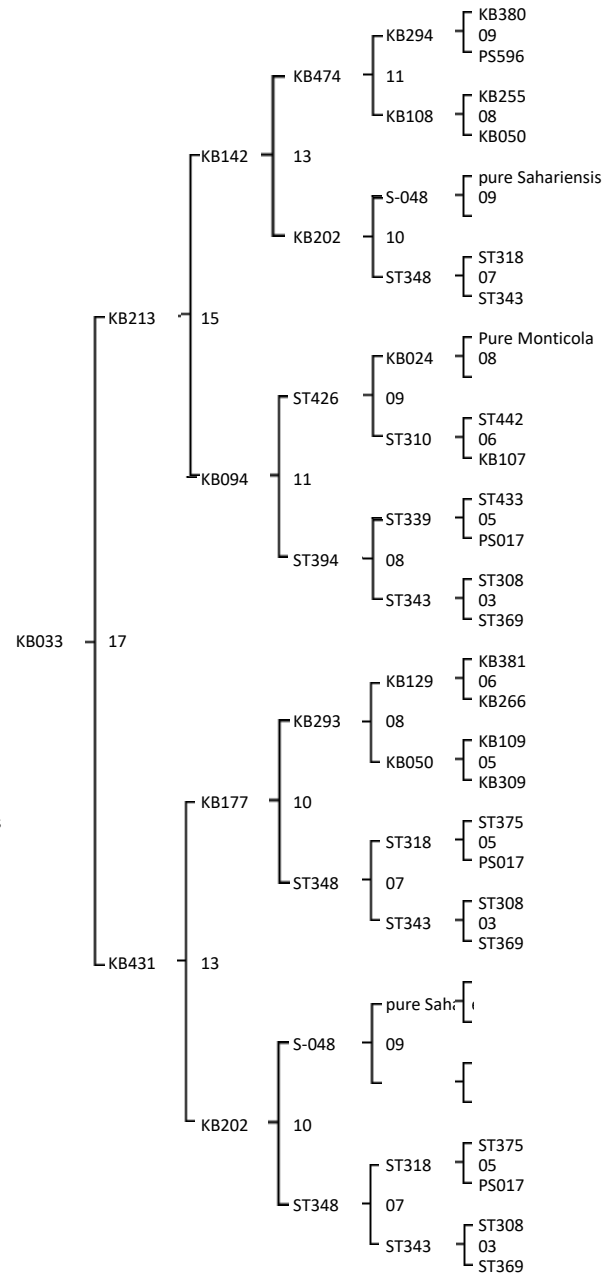

Certificate of origin

Combinatíon: . 20 - KB070 x KB033

Color:

Swarmming: 5
 Agessivity: 5
 Frame stability: 4,5
 Honey Yield: 5
 Nosema: 5
 Hygienic behaviour: 4
 Virus: 0

Swarmming: 5
 Agessivity: 4,8
 Frame stability: 4,8
 Honey Yield: 5
 Nosema: 5
 Hygienic behaviour: 4,8
 Virus: 0