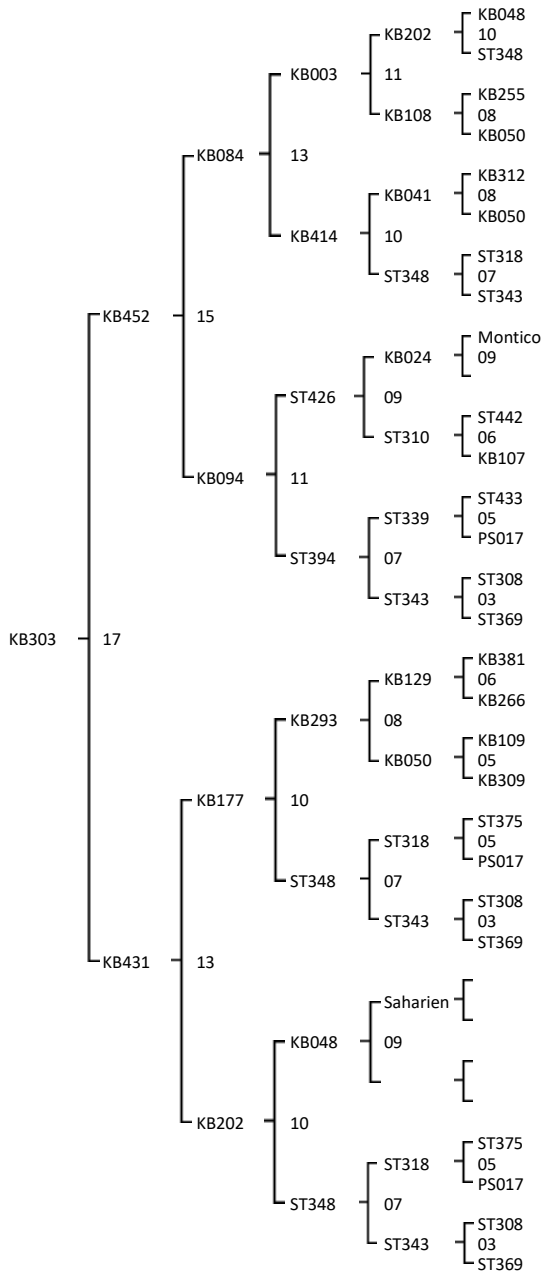

Combination: . 19 - KB303 x KB047

Color:

Swarmming:
 Agessivity:
 Frame stability:
 Honey Yield:
 Nosema:
 Hygienic behaviour:
 Virus:

Swarmming:
 Agessivity:
 Frame stability:
 Honey Yield:
 Nosema:
 Hygienic behaviour:
 Virus: