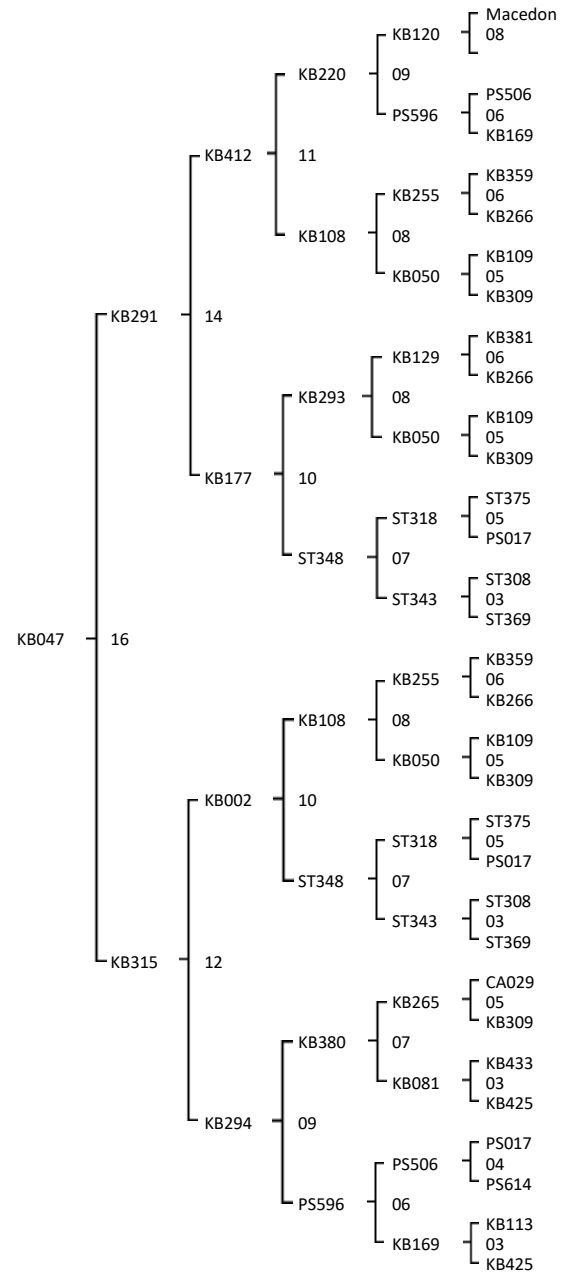

Combination: . 19 - KB303 x KB047

Color:

Swarmming:
 Agessivity:
 Frame stability:
 Honey Yield:
 Nosema:
 Hygienic behaviour:
 Virus:

Swarmming:
 Agessivity:
 Frame stability:
 Honey Yield:
 Nosema:
 Hygienic behaviour:
 Virus: