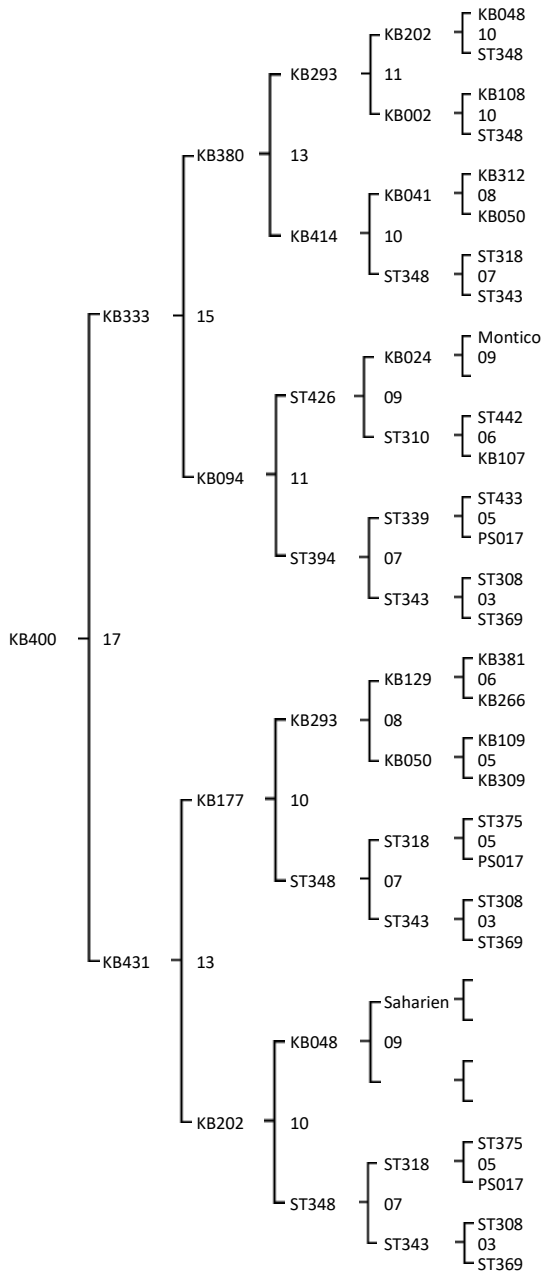

Combinatión: . 19 - KB400 x KB407

Color:

Swarmming:
 Agessivity:
 Frame stability:
 Honey Yield:
 Nosema:
 Hygienic behaviour:
 Virus:

Swarmming:
 Agessivity:
 Frame stability:
 Honey Yield:
 Nosema:
 Hygienic behaviour:
 Virus: