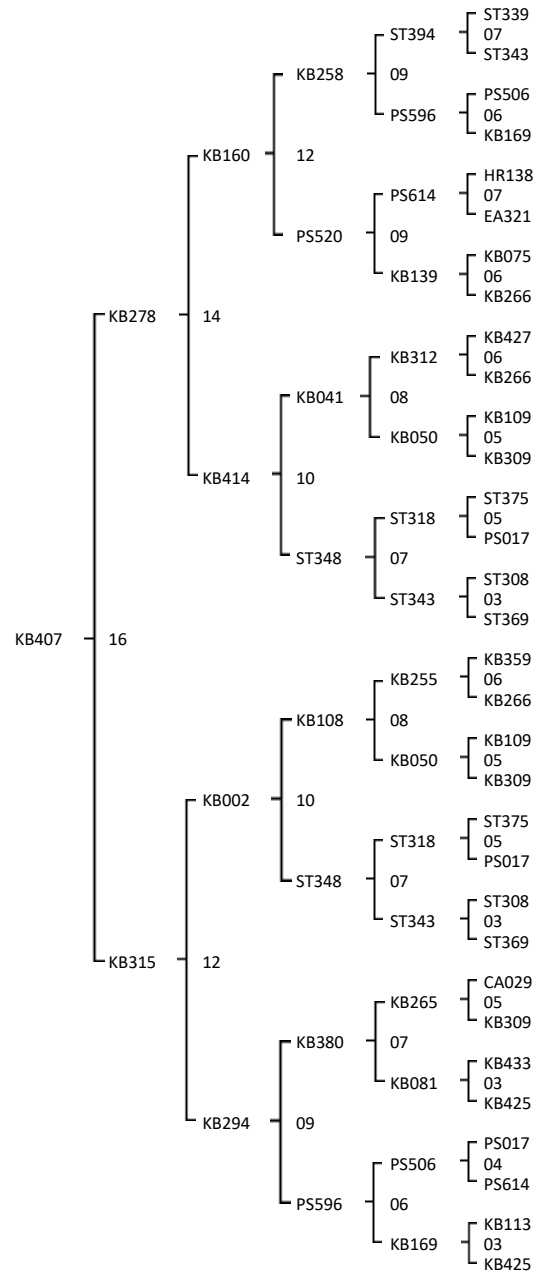

Combinatión: . 19 - KB400 x KB407

Color:

Swarmming:
 Agessivity:
 Frame stability:
 Honey Yield:
 Nosema:
 Hygienic behaviour:
 Virus:

Swarmming:
 Agessivity:
 Frame stability:
 Honey Yield:
 Nosema:
 Hygienic behaviour:
 Virus: