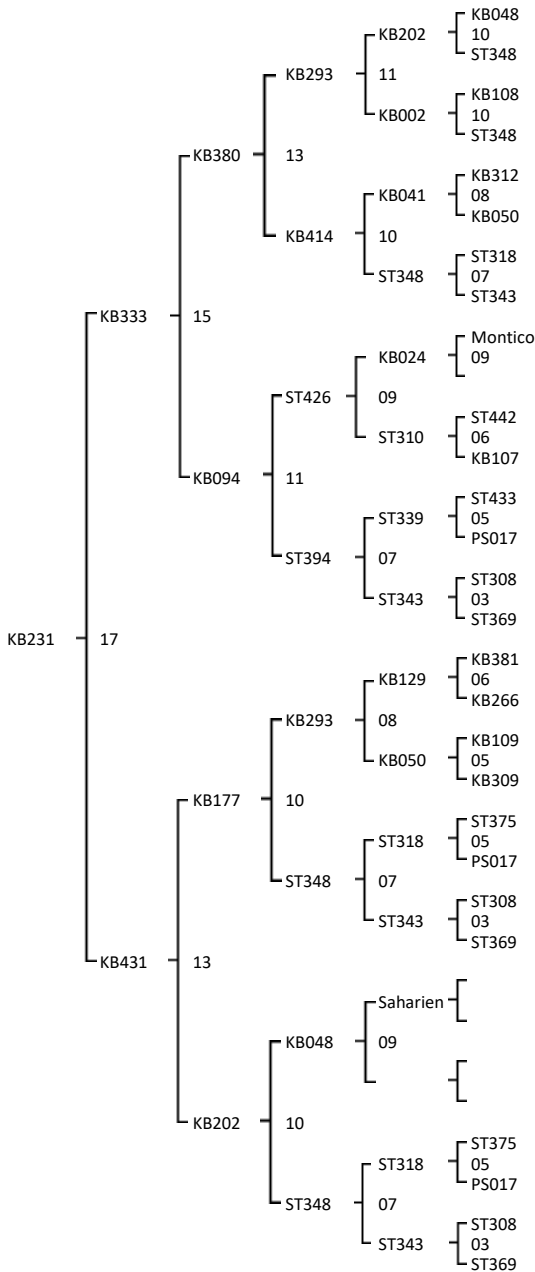

Combinatíon: . 19 - KB231 x KB407

Color:

Swarmming:  
 Agessivity:  
 Frame stability:  
 Honey Yield:  
 Nosema:  
 Hygienic behaviour:  
 Virus:

Swarmming:  
 Agessivity:  
 Frame stability:  
 Honey Yield:  
 Nosema:  
 Hygienic behaviour:  
 Virus: