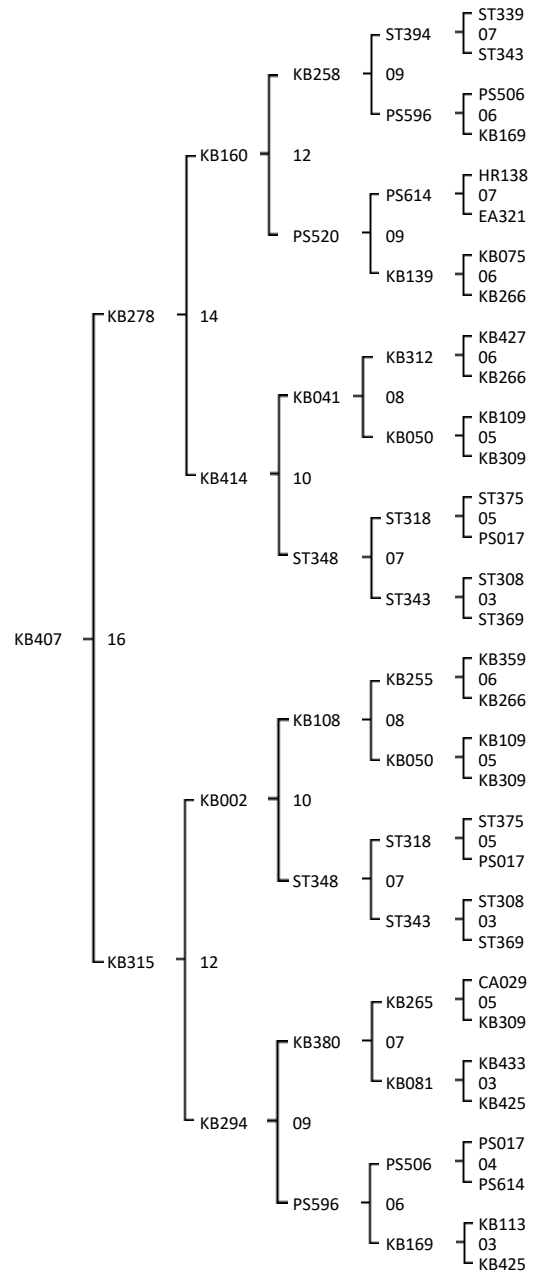

Combinatíon: . 19 - KB231 x KB407

Color:

Swarmming:  
 Agessivity:  
 Frame stability:  
 Honey Yield:  
 Nosema:  
 Hygienic behaviour:  
 Virus:

Swarmming:  
 Agessivity:  
 Frame stability:  
 Honey Yield:  
 Nosema:  
 Hygienic behaviour:  
 Virus: