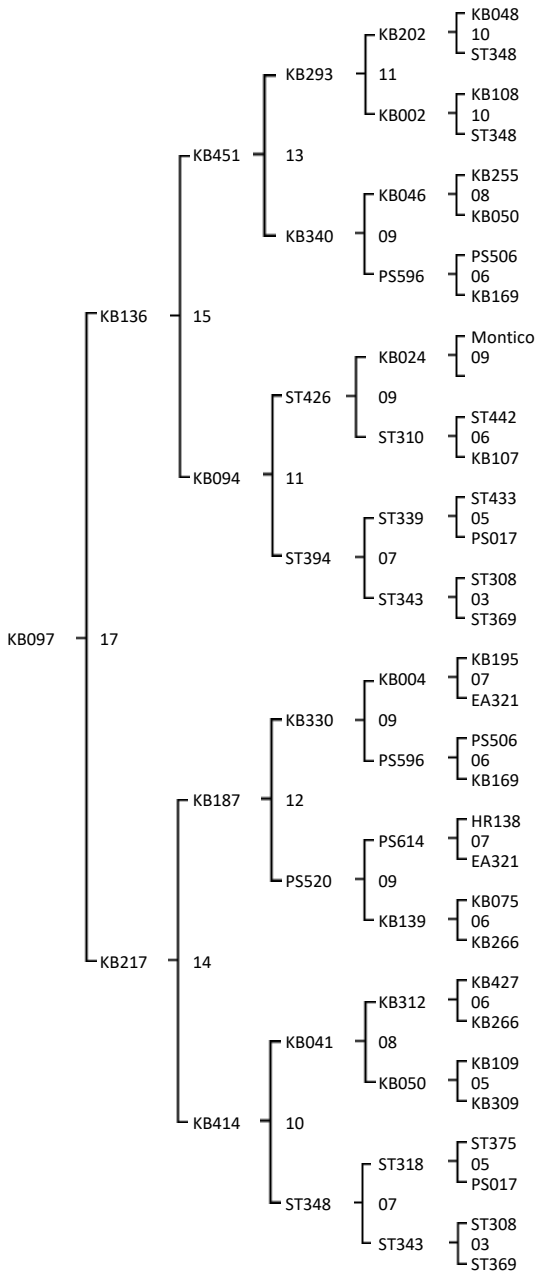

Combinatíon: . 19 - KB097 x KB407

Color:

Swarmming:
 Agessivity:
 Frame stability:
 Honey Yield:
 Nosema:
 Hygienic behaviour:
 Virus:

Swarmming:
 Agessivity:
 Frame stability:
 Honey Yield:
 Nosema:
 Hygienic behaviour:
 Virus: