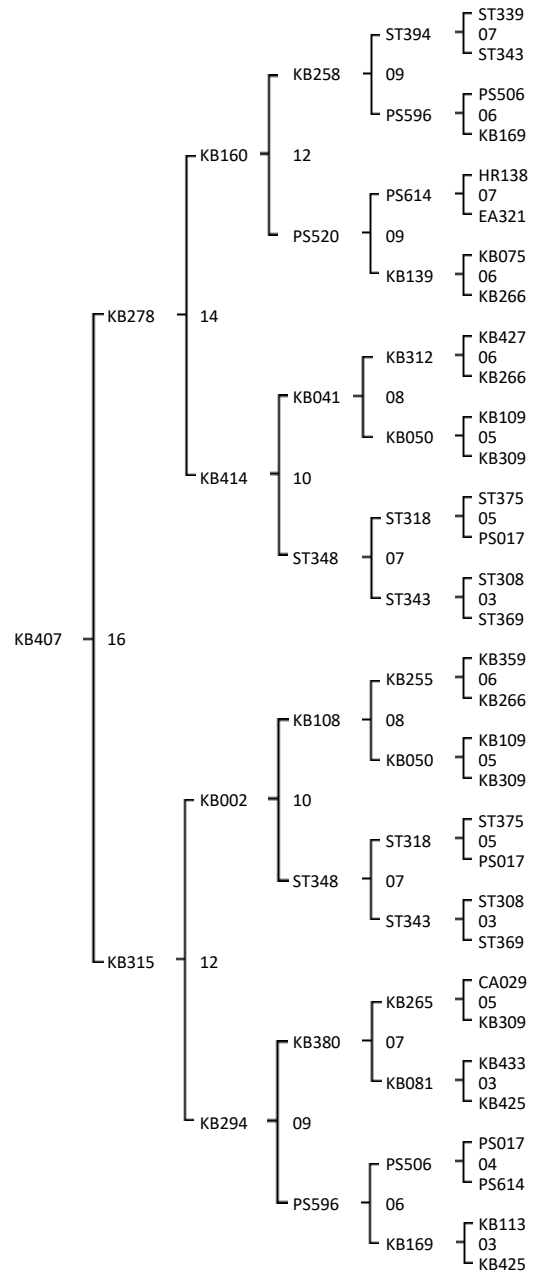

Combinatíon: . 19 - KB097 x KB407

Color:

Swarmming:
 Agessivity:
 Frame stability:
 Honey Yield:
 Nosema:
 Hygienic behaviour:
 Virus:

Swarmming:
 Agessivity:
 Frame stability:
 Honey Yield:
 Nosema:
 Hygienic behaviour:
 Virus: