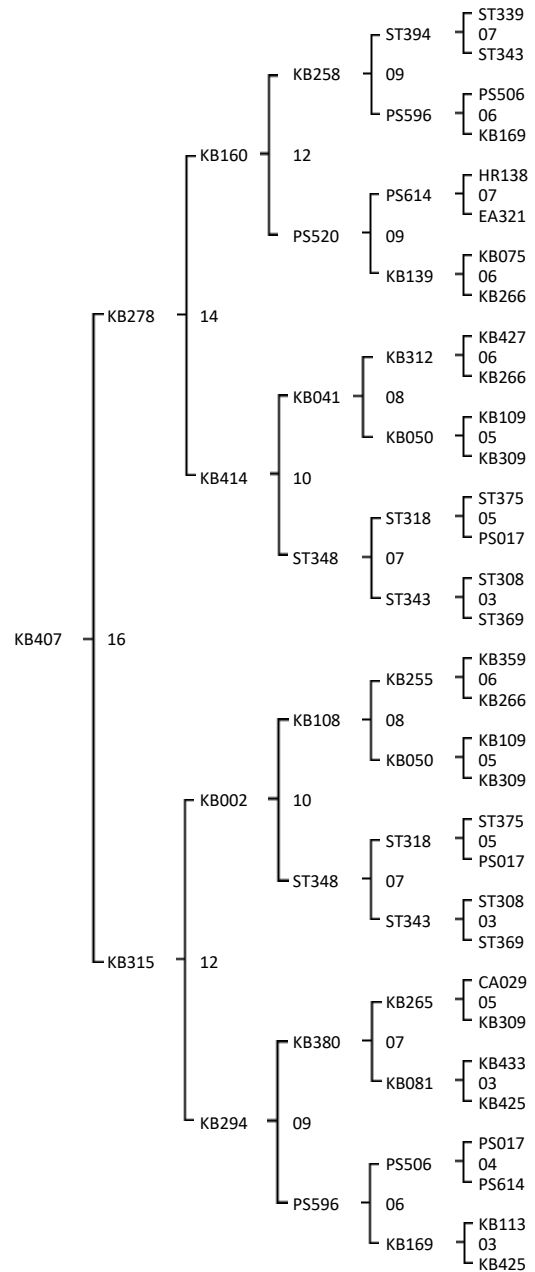

Combinatíon: . 19 - KB080 x KB407

Color:

Swarmming:
 Agessivity:
 Frame stability:
 Honey Yield:
 Nosema:
 Hygienic behaviour:
 Virus:

Swarmming:
 Agessivity:
 Frame stability:
 Honey Yield:
 Nosema:
 Hygienic behaviour:
 Virus: