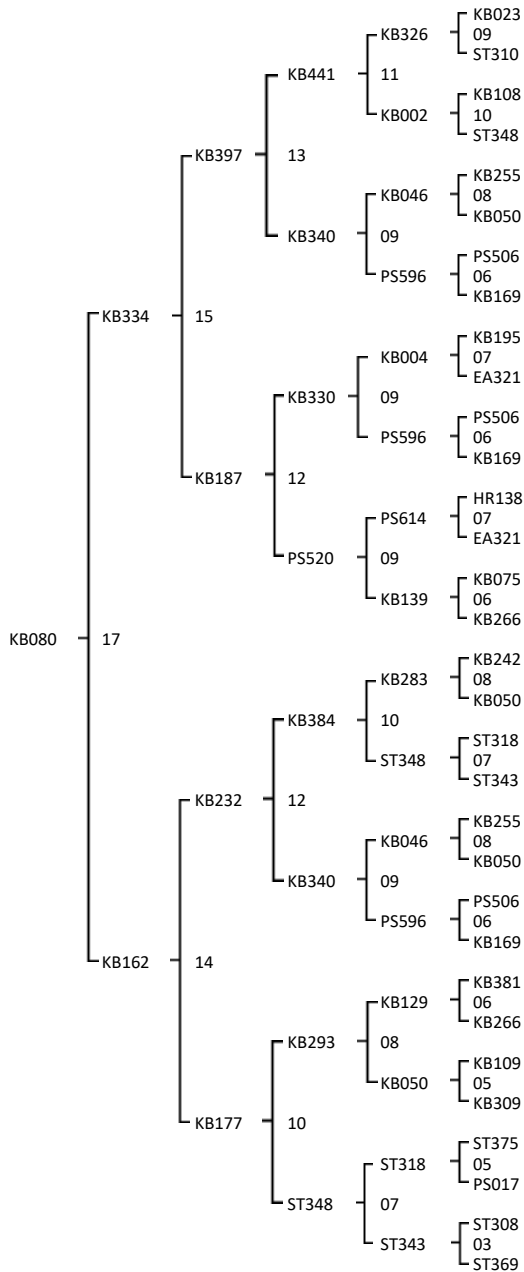

Combinatíon: . 19 - KB080 x KB407

Color:

Swarmming:
 Agessivity:
 Frame stability:
 Honey Yield:
 Nosema:
 Hygienic behaviour:
 Virus:

Swarmming:
 Agessivity:
 Frame stability:
 Honey Yield:
 Nosema:
 Hygienic behaviour:
 Virus: