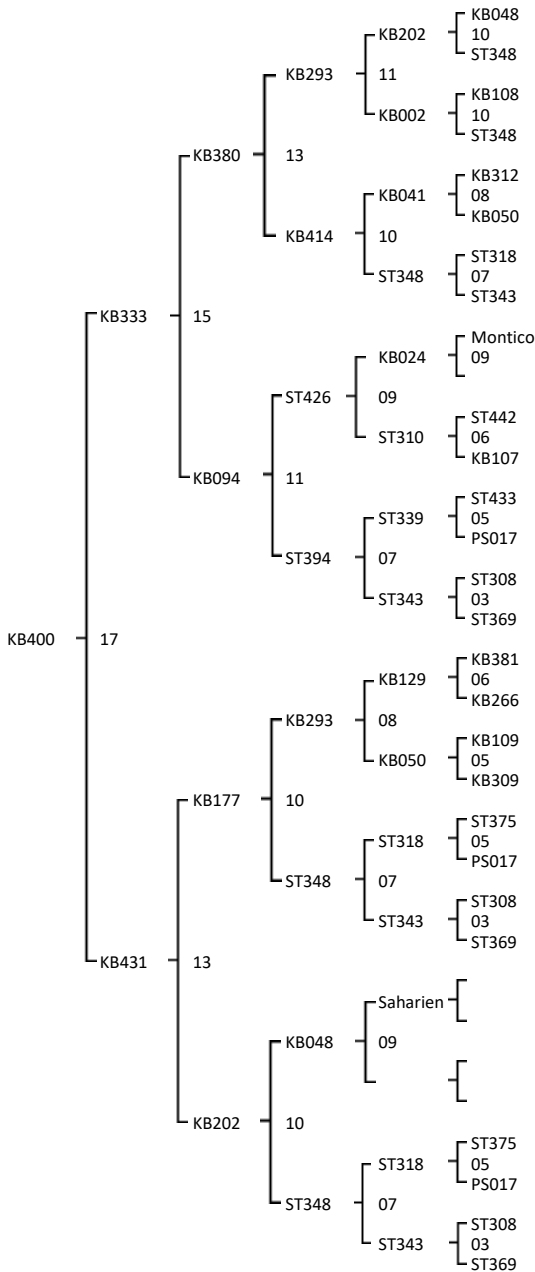

Combinatíon: . 19 - KB400 x KB294

Color:

Swarmming:
 Agessivity:
 Frame stability:
 Honey Yield:
 Nosema:
 Hygienic behaviour:
 Virus:

Swarmming:
 Agessivity:
 Frame stability:
 Honey Yield:
 Nosema:
 Hygienic behaviour:
 Virus: