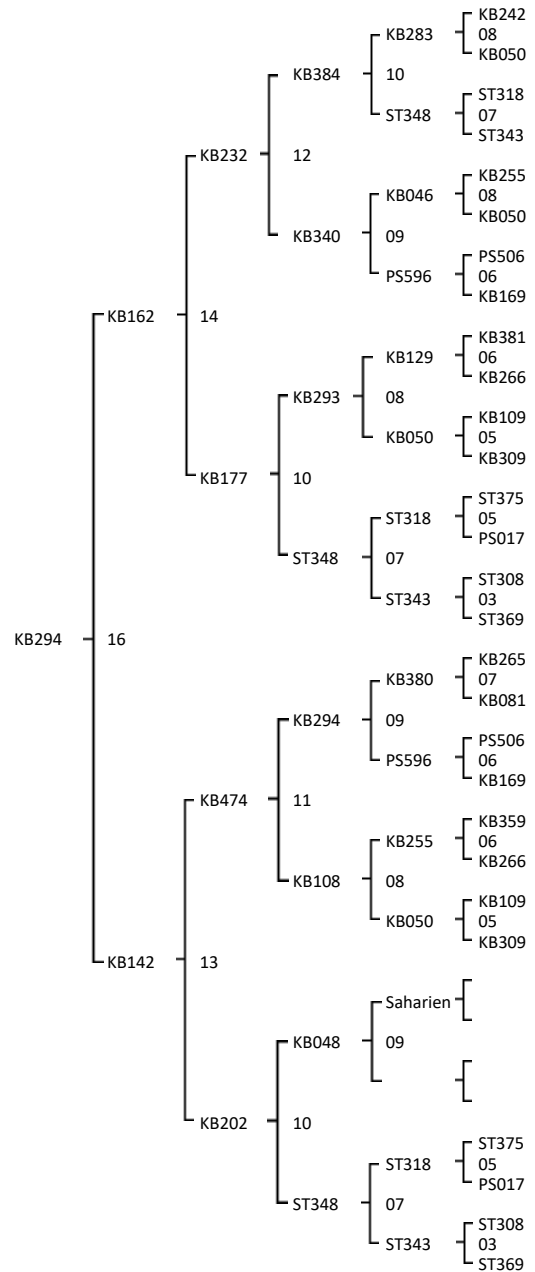

Combinatíon: . 19 - KB400 x KB294

Color:

Swarmming:
 Agessivity:
 Frame stability:
 Honey Yield:
 Nosema:
 Hygienic behaviour:
 Virus:

Swarmming:
 Agessivity:
 Frame stability:
 Honey Yield:
 Nosema:
 Hygienic behaviour:
 Virus: