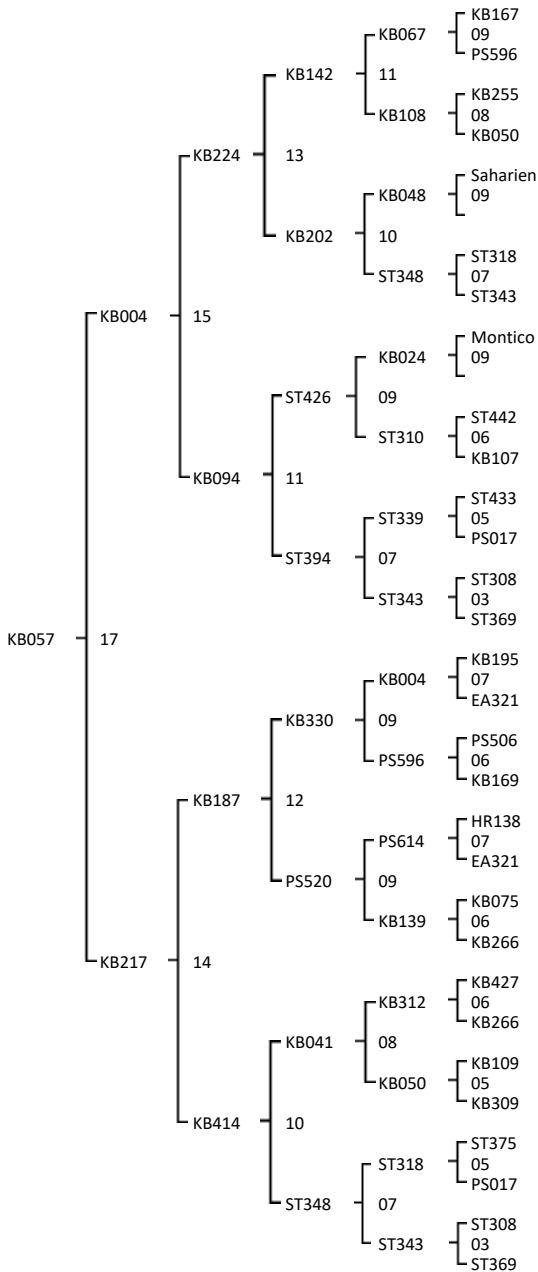

Combinatíon: . 19 - KB057 x KB294

Color:

Swarmming:  
 Agessivity:  
 Frame stability:  
 Honey Yield:  
 Nosema:  
 Hygienic behaviour:  
 Virus:

Swarmming:  
 Agessivity:  
 Frame stability:  
 Honey Yield:  
 Nosema:  
 Hygienic behaviour:  
 Virus: