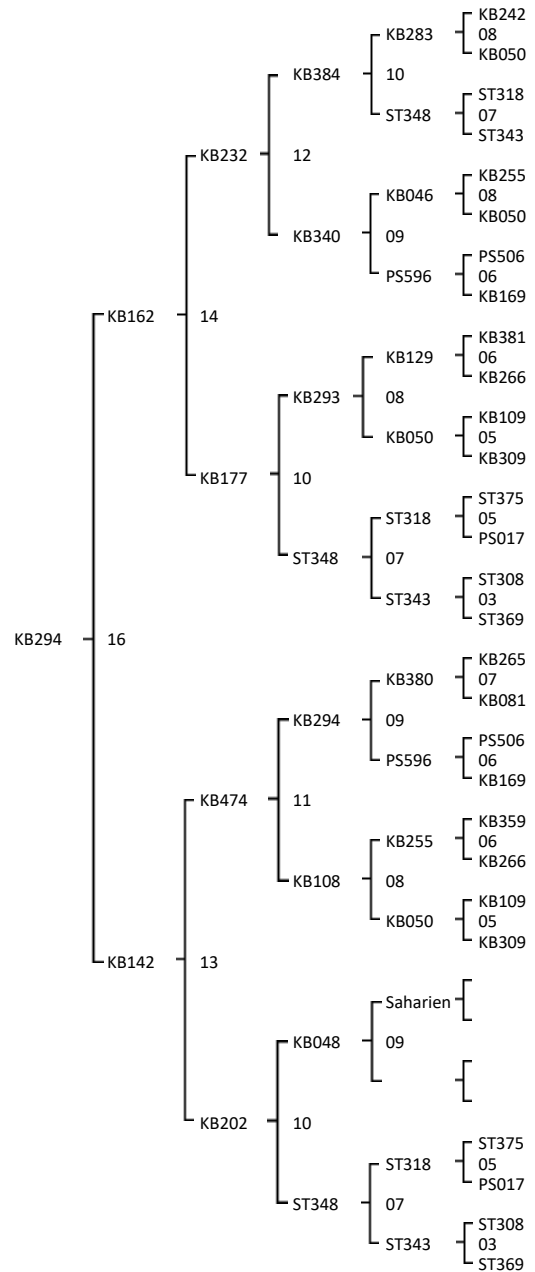

Combinatíon: . 19 - KB057 x KB294

Color:

Swarmming:  
 Agessivity:  
 Frame stability:  
 Honey Yield:  
 Nosema:  
 Hygienic behaviour:  
 Virus:

Swarmming:  
 Agessivity:  
 Frame stability:  
 Honey Yield:  
 Nosema:  
 Hygienic behaviour:  
 Virus: